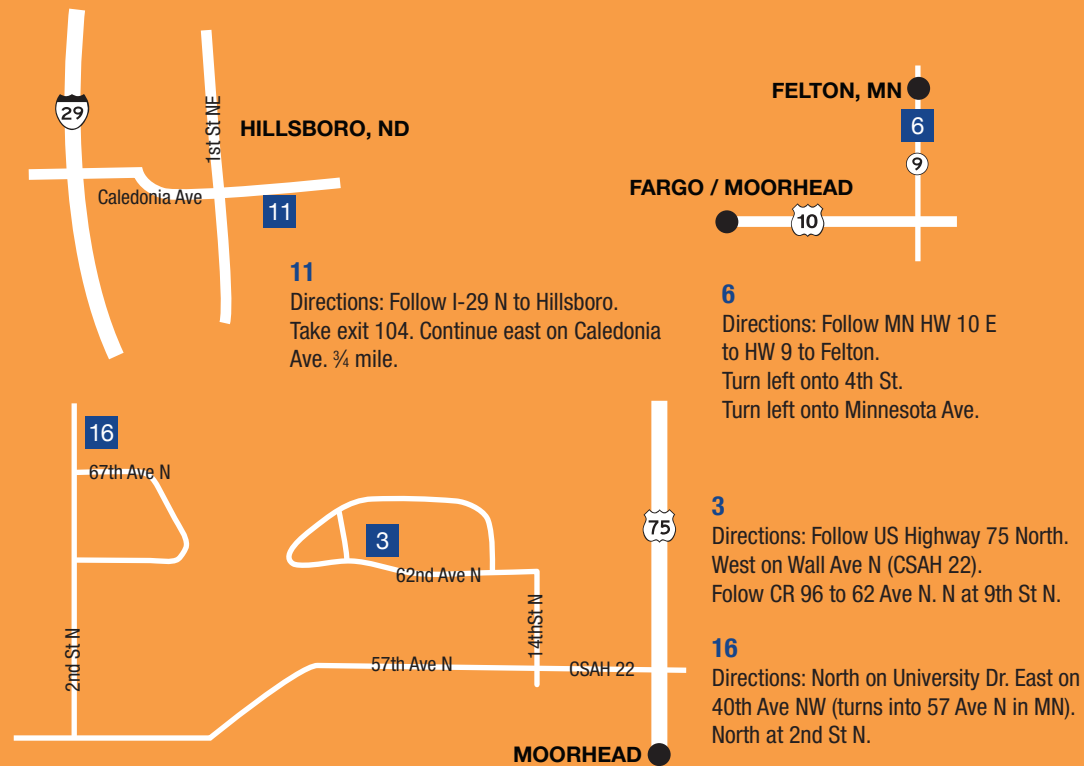

- **28** Aptitude pg. 16
- **15** Karen Bakke pg. 13
- **1** Barbara Benda pg. 10
- **25** MaryJo Cayley pg. 16
- **29** Center for Creativity pg. 17
- **17** Joy Ciaffoni pg. 14
- **8** Ellen Jean Diederich pg. 11
- **23** Marcy Dronen pg. 15
- **23** Michael Dunn pg. 13
- **5** Zhimin Guan pg. 11
- **2** Alicia Hauff pg. 10
- **36** Indigenous Arts Collaboration pg. 18
- **11** Eric A. Johnson pg. 12
- **16** Travis Klath pg. 13
- **18** Dennis Krull pg. 14
- **12** Annette Marchand pg. 12
- **19** Mothership Workshop pg. 14
- **30** MSUM Faculty pg. 17
- **31** MSUM Students pg. 17
- **32** NDSU Faculty pg. 17
- **33** NDSU Students pg. 18
- **13** Jon Offutt pg. 13
- **6** Ken Omundson pg. 11
- **34** PEARS pg. 18
- **10** Jodi Peterson pg. 12
- **26** Susan Poirtras pg. 16
- **21** Steve Revland pg. 15
- **4** Michelle Roise pg. 10
- **20** Will Rosenberg pg. 14
- **22** J. Bracken Rourke pg. 15
- **35** The Rourke Art Gallery + Museum pg. 18
- **7** Elizabeth Schwankl pg. 11
- **27** Scott Seiler pg. 16
- **9** Hannah Stelter pg. 12
- **24** Cynthia McGuire Thiel pg. 15
- **3** J. Malcolm Thompson pg. 10
- **A** Dakota Fine Art
- **B** Gallery 4
- **C** Underbrush Gallery

All studios are open to the public **free** of charge
OCTOBER 5 & 6, 2024 • NOON – 6 PM
Watch for Studio Crawl signs
Preview the Studio Crawl at Plains Art Museum