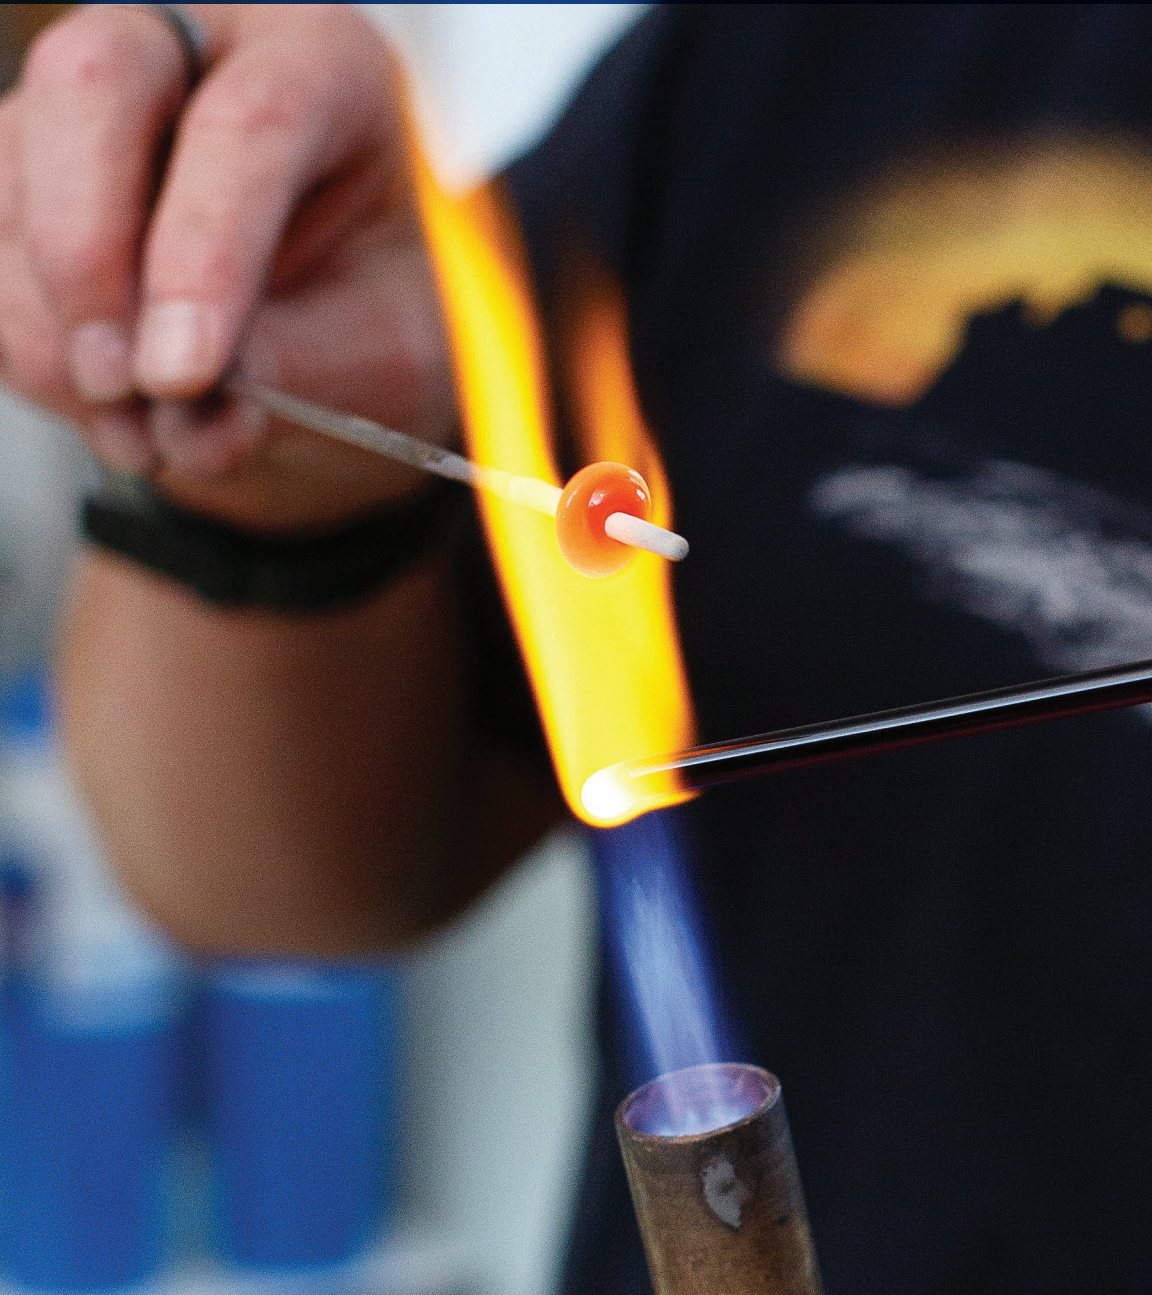

# STUDIOCRAWL

ALWAYS THE FIRST WEEKEND OF OCTOBER

OCTOBER 5 & 6, 2024 • NOON – 6 PM

ALL STUDIOS ARE OPEN TO THE PUBLIC FREE OF CHARGE

FARGO MOORHEAD VISUAL ARTISTS

[fmva.org](http://fmva.org)

A multitude of studios are inviting you to explore the very spaces where inspiration is born and art comes to life. Our artists have poured their hearts and souls into their work, and the FMVA Studio Crawl is a unique opportunity for you to witness the magic of their creative processes up close. It's an experience that bridges the gap between artists and art lovers. It's a chance to ask questions, to learn about the techniques and inspirations behind the works, and to engage with the artists in a meaningful way.