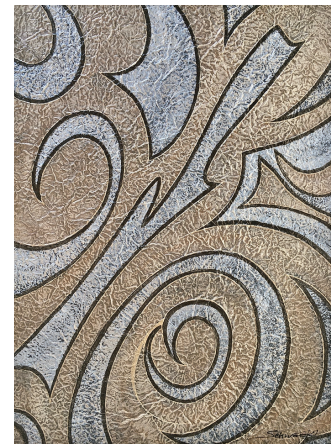

Sketching demonstrations will be done throughout the weekend as you gain insight into my career as a professional artist, teacher, and business owner. Enjoy Mourning Dove Studio and Double Trouble Gallery, spaces where I work and sell original watercolor, acrylic, and mixed media collage paintings of various subject matter. Please bring your family and friends.

809 20th St N
Moorhead, MN 56560
218.443.1126
barbara@barbarabendanagle.com
barbarabendanagle.com

1

Barbara Benda Mourning Dove Studio

My work took flight this year, with a focus on native and migratory prairie birds! Visit to view and learn about the new series, and shop a variety of beautiful handmade things.

5302 51st Ave S Suite A
Fargo, ND 58104
701.527.5063
alicia@aliciahauffstudio.com
aliciahauffstudio.com

2

Alicia Hauff Alicia Hauff Studio

Visit the painting studio room #171 in the Center for the Arts building at MSUM campus. I will display paintings, drawings, pastels, prints and watercolors, landscapes on walnut wood, large abstract and landscape paintings, as well as some portrait works. A variety of painting demos will be conducted.

Minnesota State University Moorhead
Roland Dille Center for the Arts, Painting Studio 171
1104 7th Ave. S. Moorhead, MN
218.443.0483
guanzh@mnstate.edu

5

Zhimin Guan

I'm back in the Studio Crawl this year and have built up my inventory. I'm exploring a new glaze palette and forms. I continue to attempt a wood firing two times a year and plan to have results in time for the Studio Crawl. Hopefully I will see familiar faces and some new ones this year.

340 Minnesota Ave
Felton, MN 56536
320.980.4982
komundson45@gmail.com

6

Ken Omundson

3

J. Malcolm Thompson Valhalla Silver